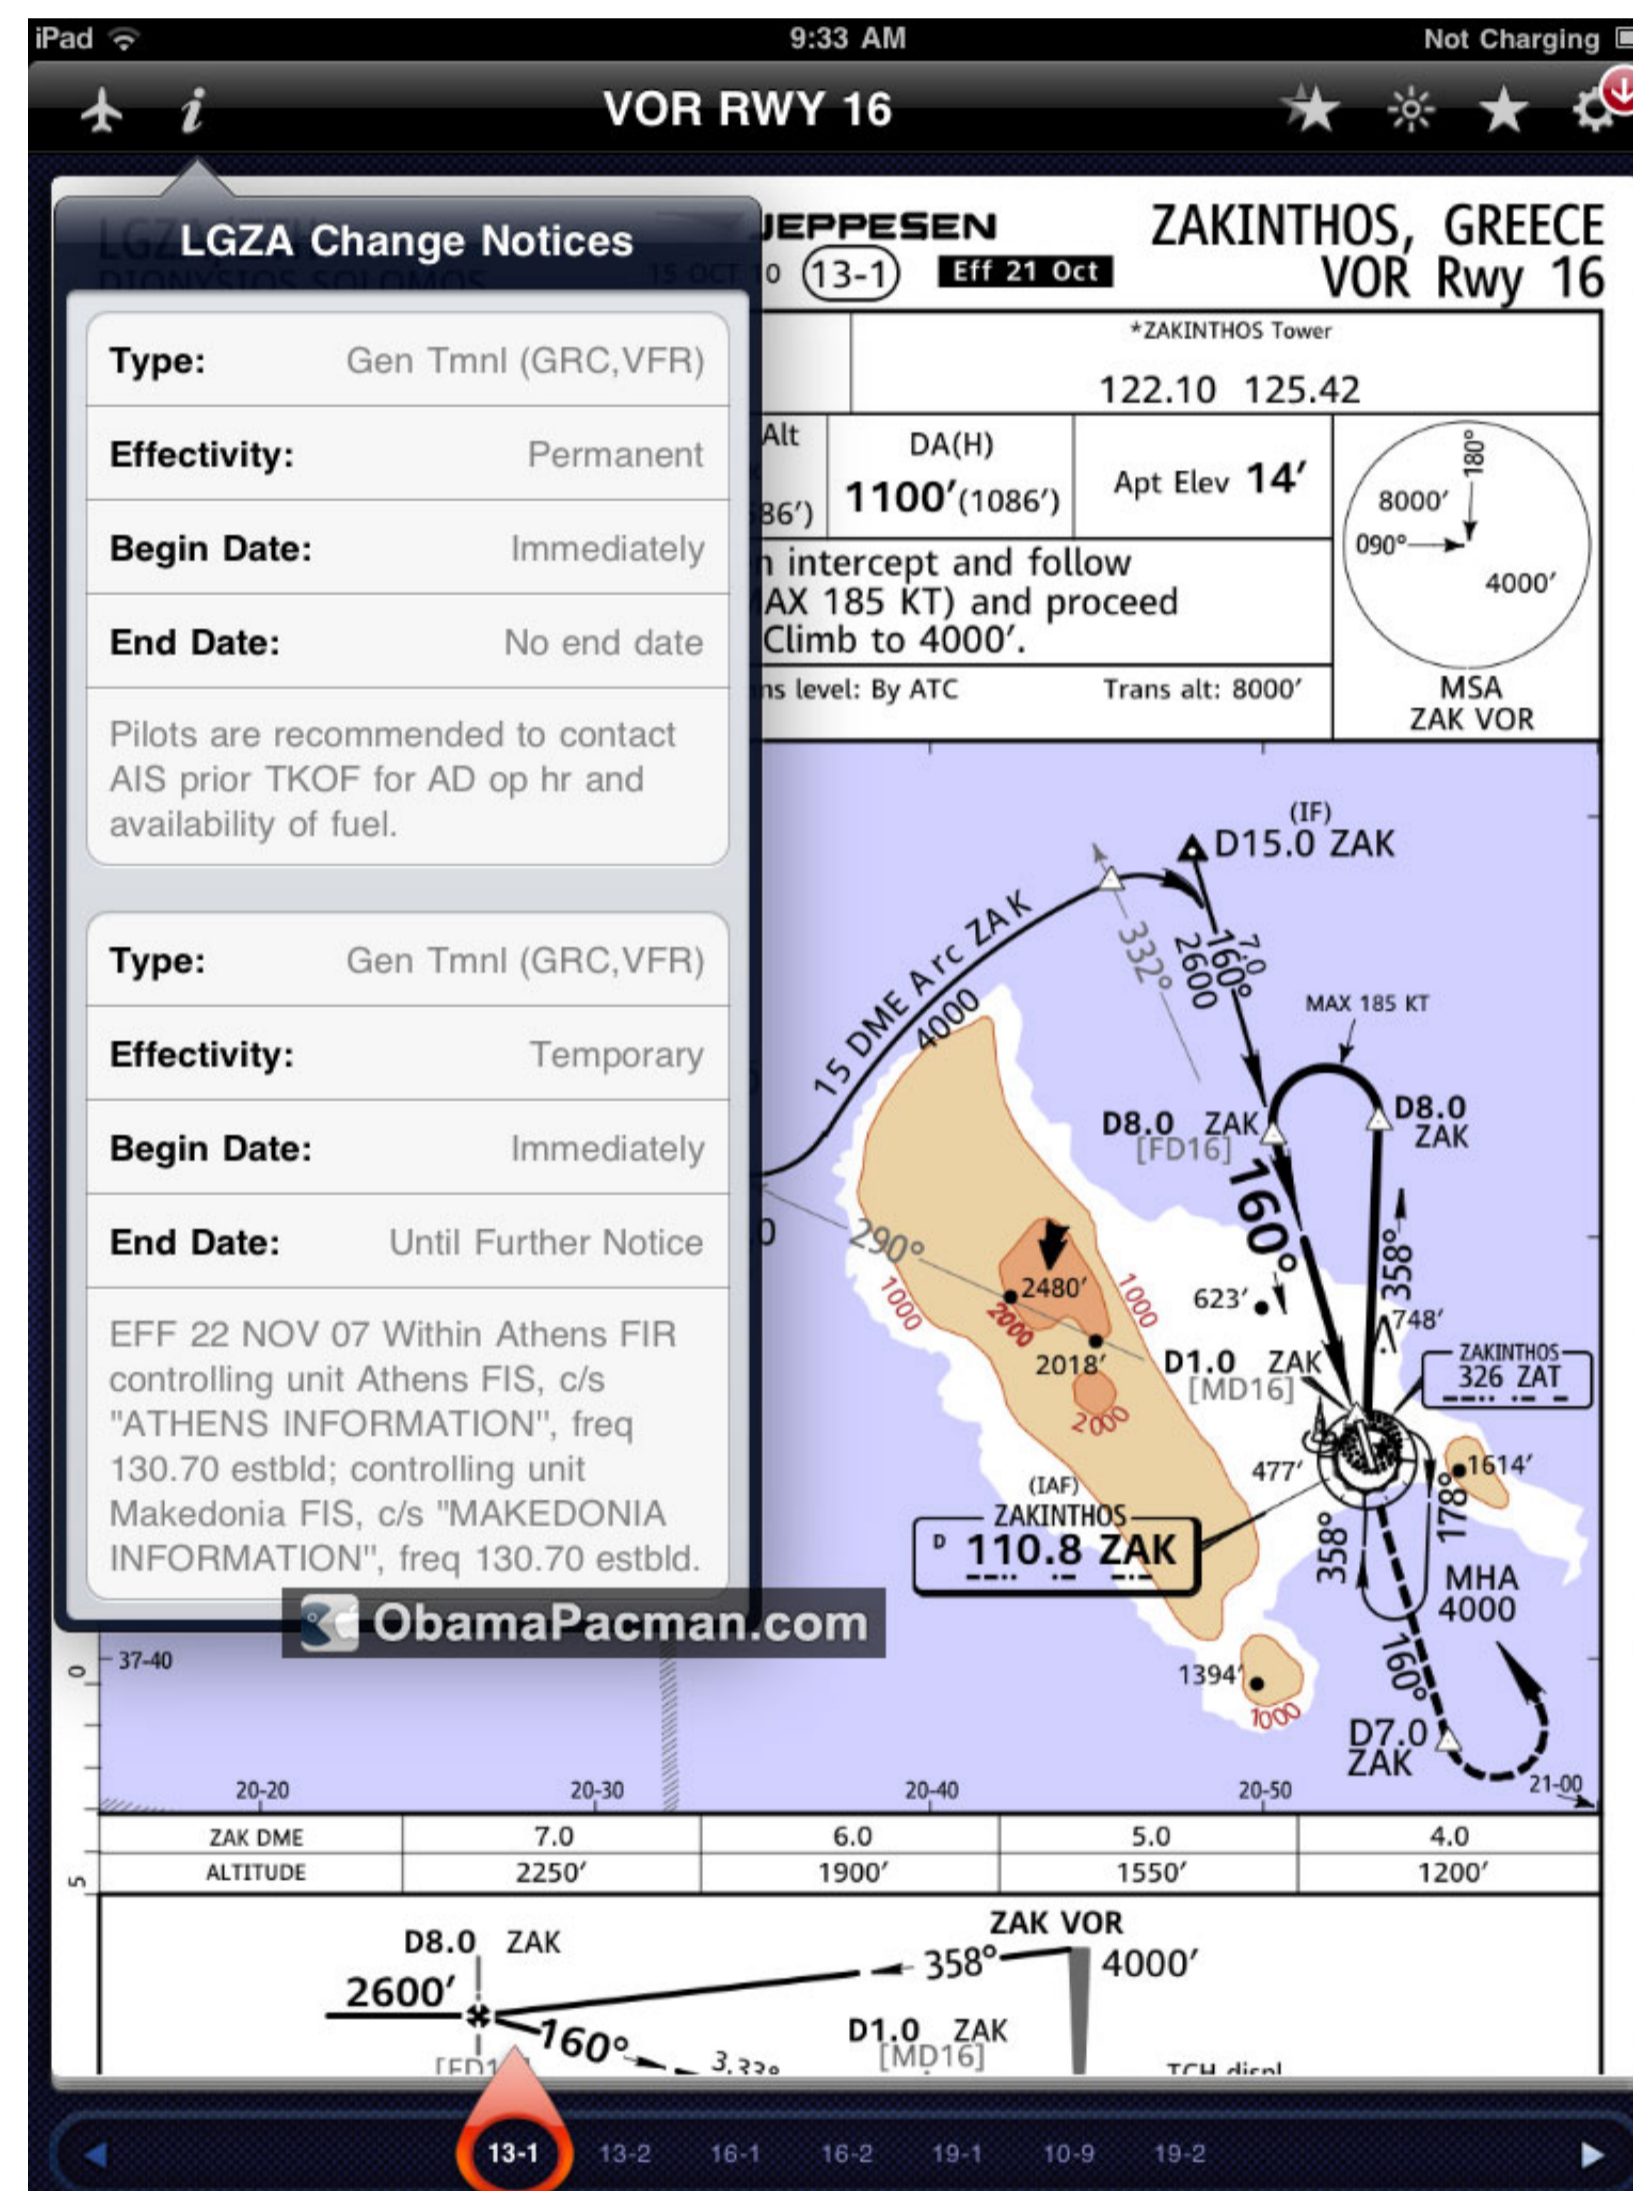

DOWNLOAD

[Jeppesen App For Mac](#)

[Jeppesen App For Mac](#)

DOWNLOAD

Golze's ADLConnect app can connect to IridiumGo! portable satellite receivers and transmit GPS and weather data to ForeFlight.. Make it easy for your congregation to give, register for events, and join a group on the go.

CAUSE: A SkyBound G1 adapter is being connected to the computer JDM for Mac only supports the blue, single-slot SkyBound G2 adapter.. Jeppesen App For Mac OsJeppesen App For MacbookJeppesen Distribution Manager AppBundle with other Jeppesen solutions for flight planning.. You must purchase a FLARM Decoding License to display FLARM traffic when connected to a SkyEcho 2.

jeppesen

jeppesen charts, jeppesen, jeppesen singapore, jeppesen chart legend, jeppesen approach chart legend, jeppesen asia/pacific pte.

Global Airspace DetailsThe Maps view features Jeppesen-sourced global airspace information for FIRs, UIRs, controlled and special use airspace, including frequencies and transition altitude information.. This browser is not supported by the Amazon Alexa app For best performance, access the Alexa app from: Apple Safari (Version 6+) – Mac; Google Chrome – Mac/PC; Mozilla Firefox (Version 27+) – Mac/PC; Microsoft Internet Explorer (Version 10+) – PC (Version 10+) – PC.. How to remove dropbox app from my mac ForeFlight Mobile is the integrated flight app that gives you all the essentials for VFR and IFR route planning, flight plan filing, and flying in Europe.. Swipe thru PDFs, take personalized or shared notes SmartDraw is the best floor planning tool for Mac for creating 2D floor plans quickly.